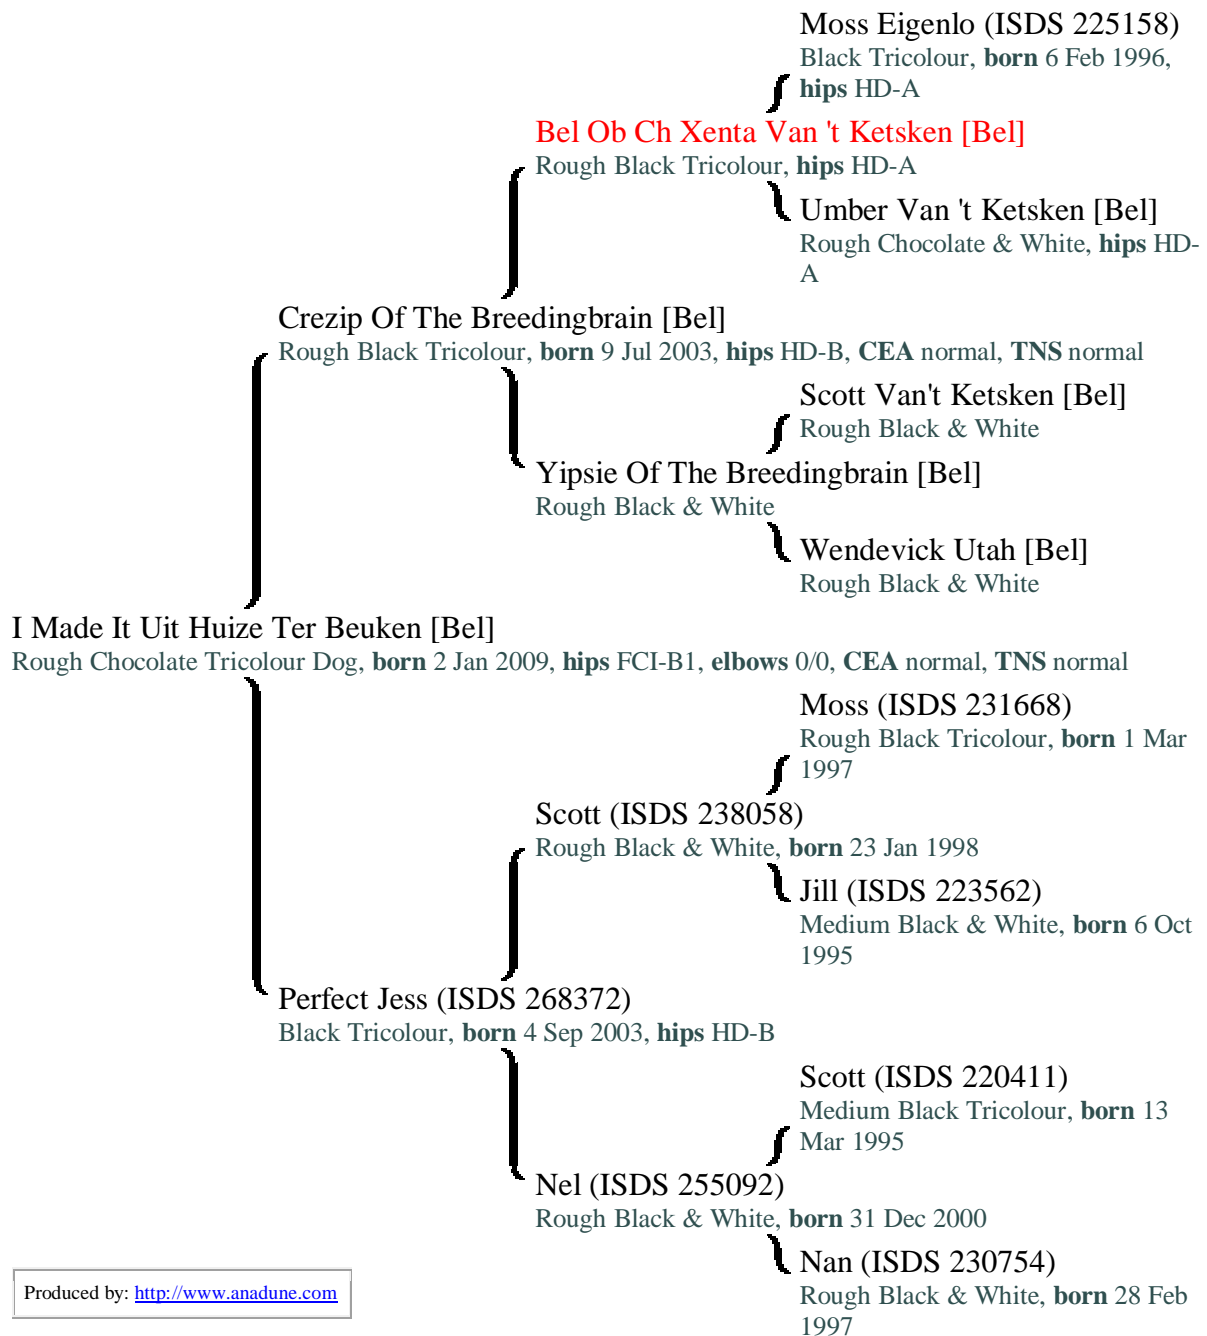

# I Made It Uit Huize Ter Beuken [Bel]

## Three Generation Pedigree

Produced by: <http://www.anadune.com>