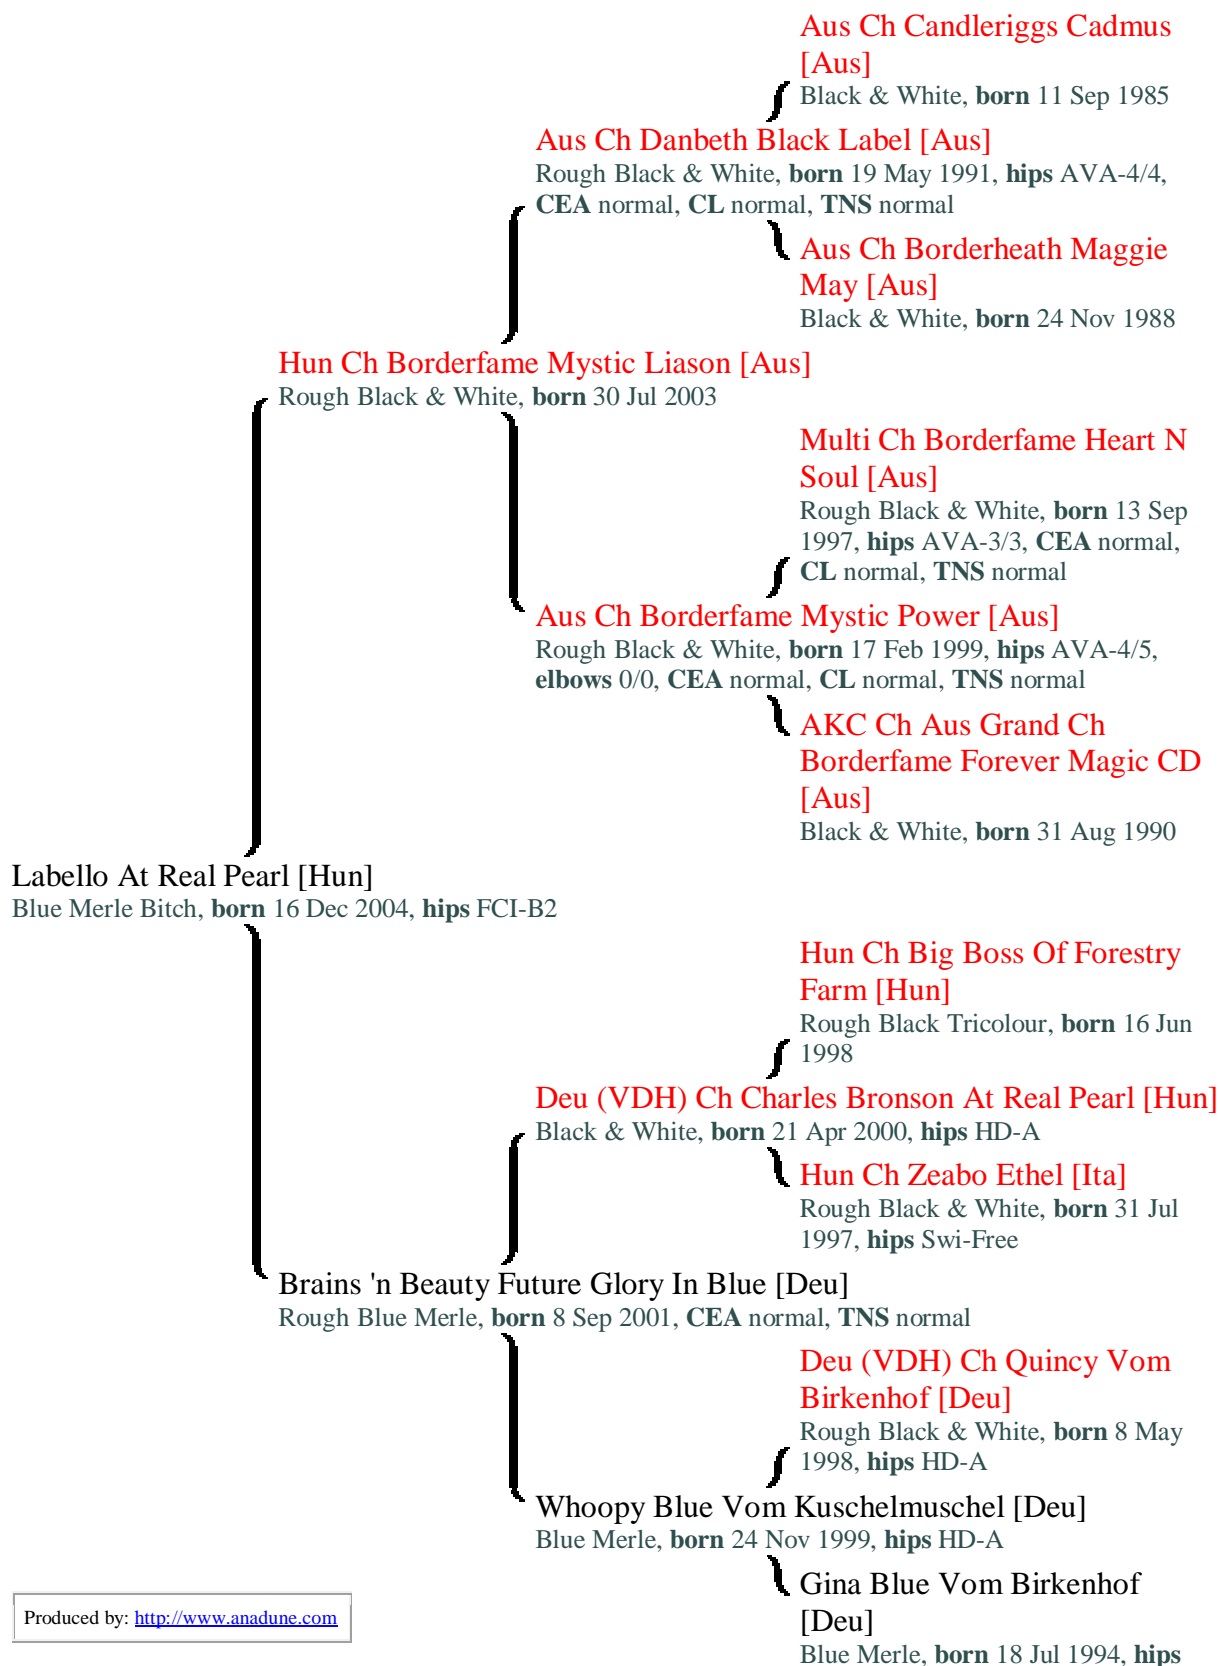

Labello At Real Pearl [Hun]

Three Generation Pedigree

HD-A