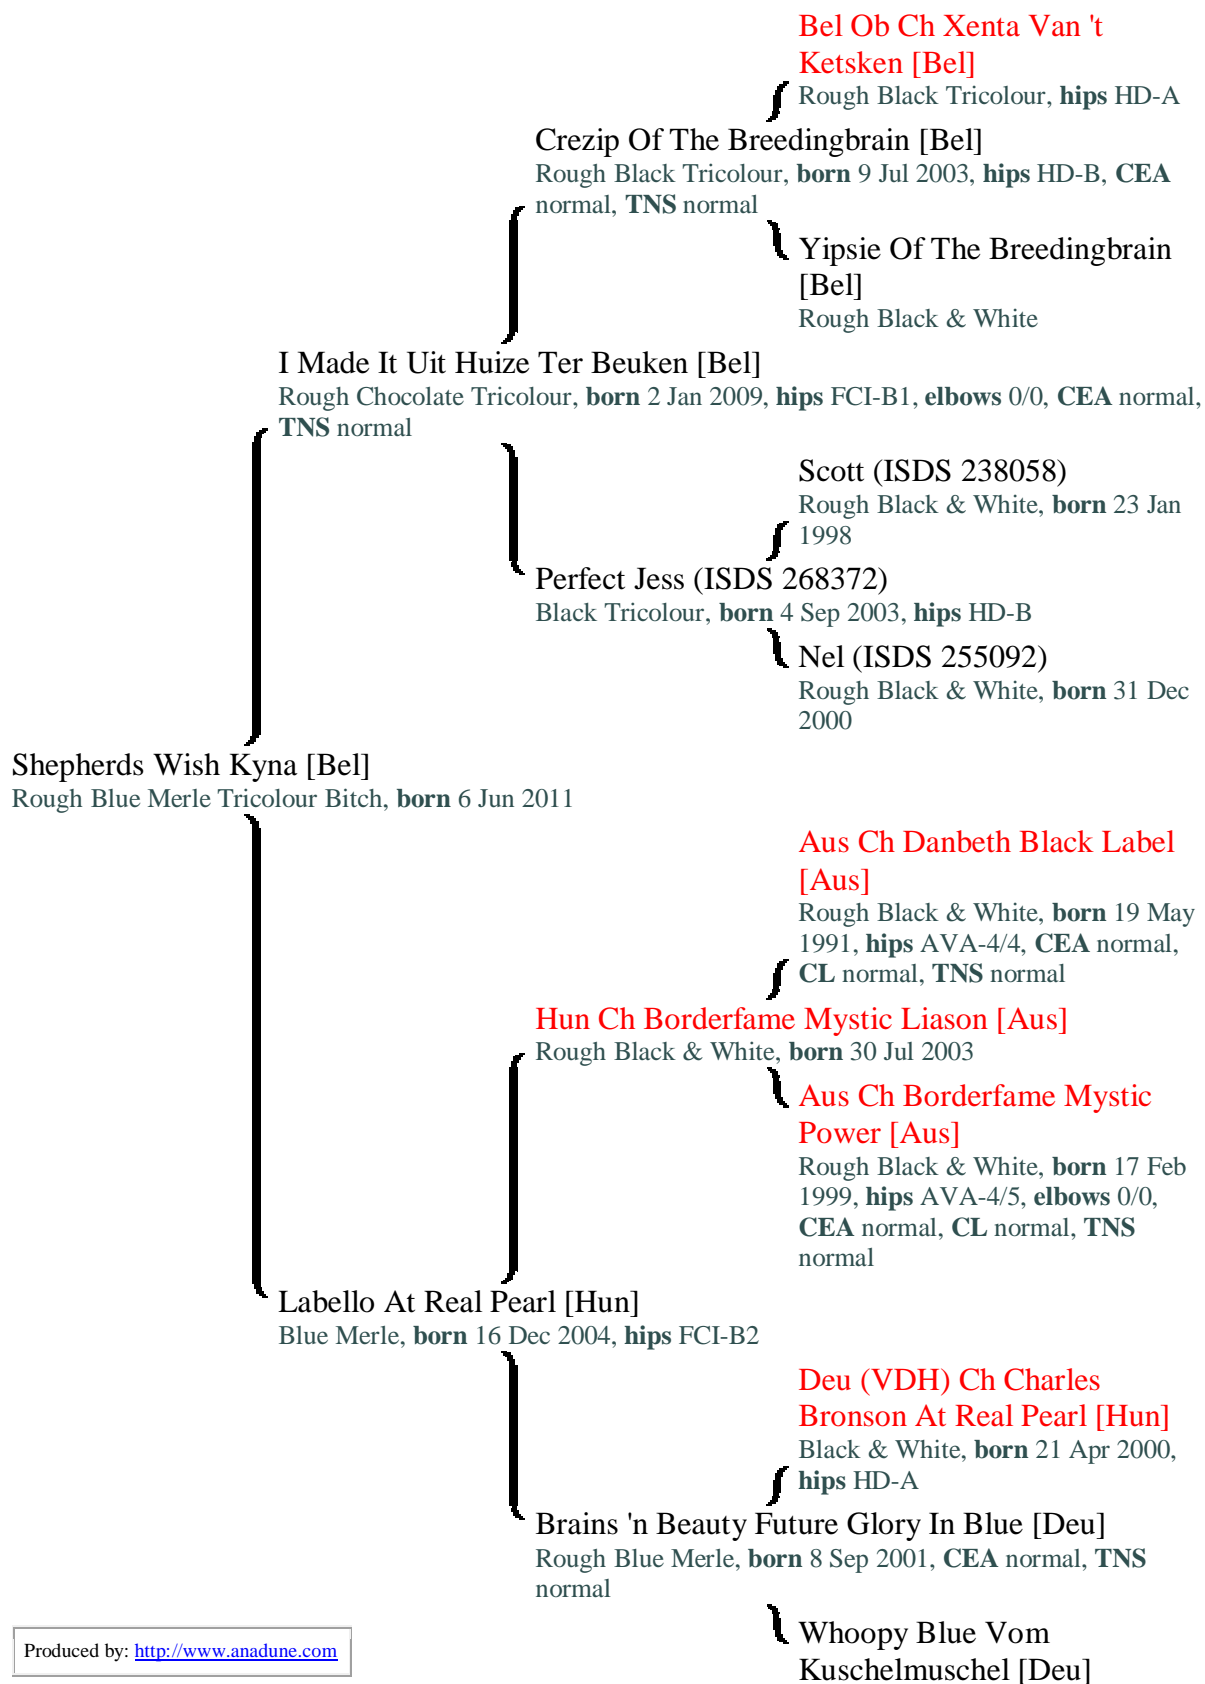

Shepherds Wish Kyna [Bel]

Three Generation Pedigree

Blue Merle, **born** 24 Nov 1999, **hips**
HD-A