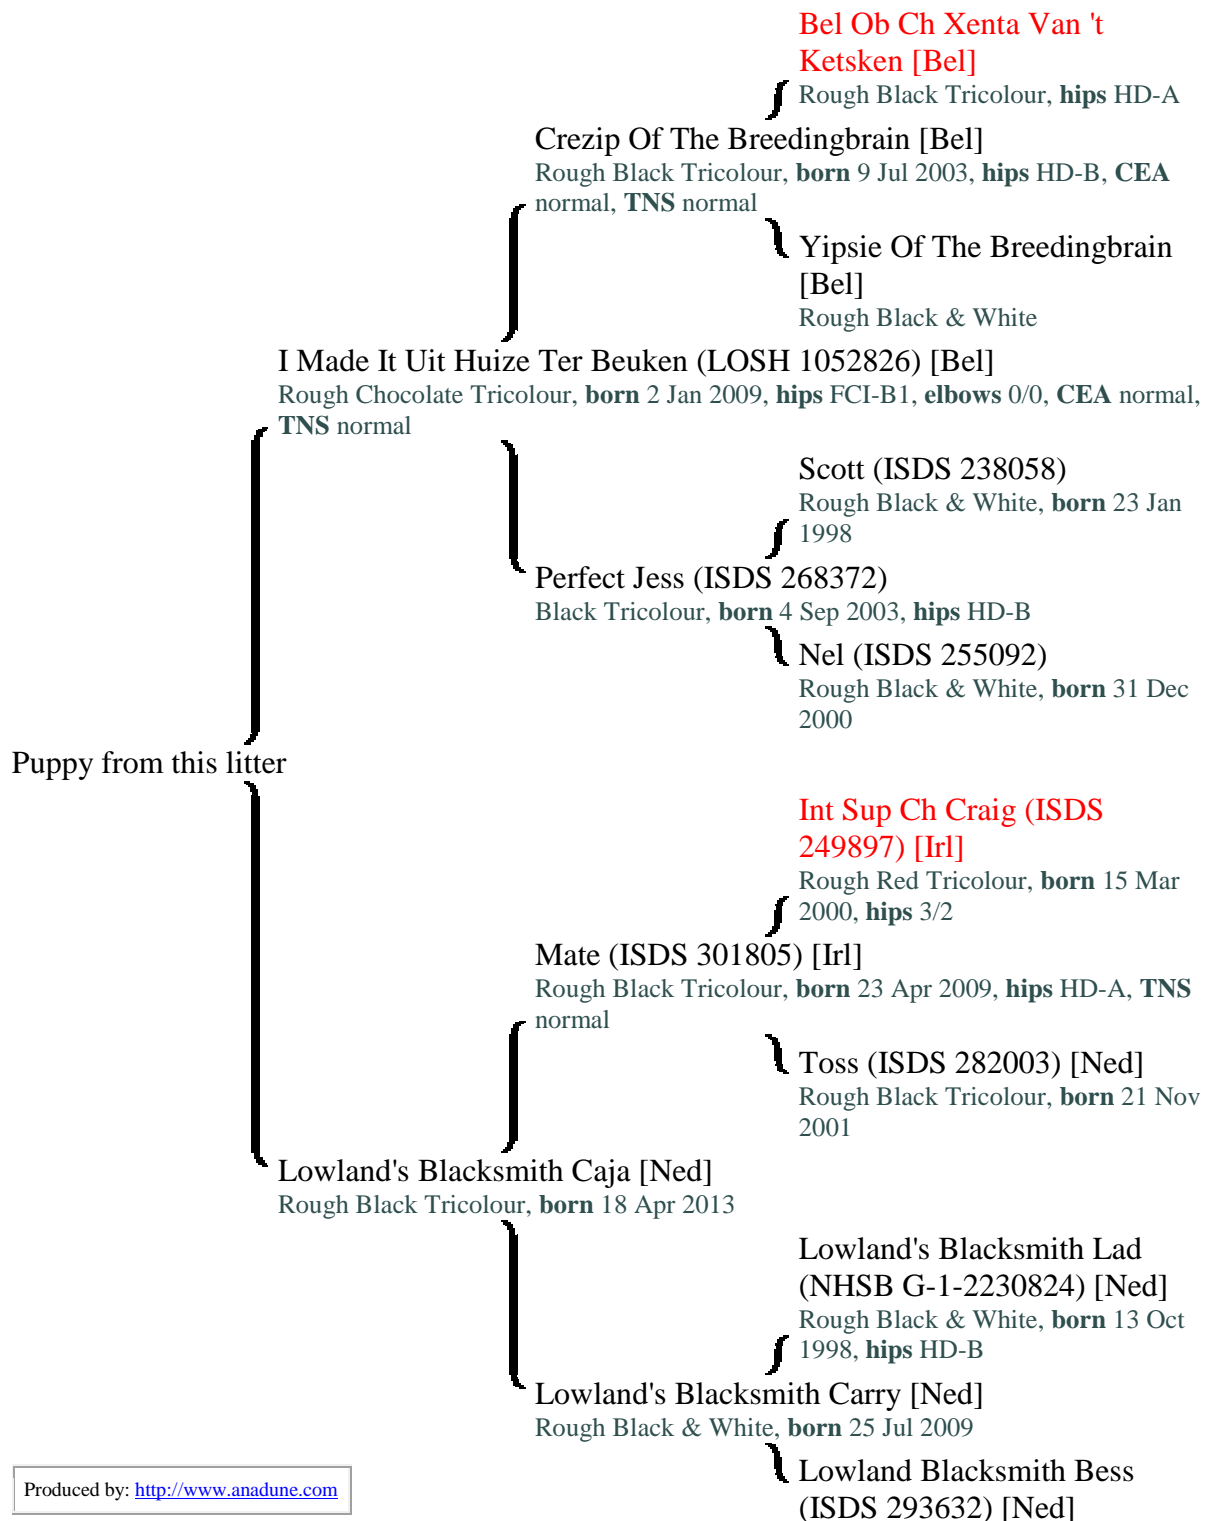

# Litter by I Made It Uit Huize Ter Beuken (LOSH 1052826) [Bel] out of Lowland's Blacksmith Caja [Ned] Three Generation Pedigree

Rough Black & White, **born** 21 Apr  
2004